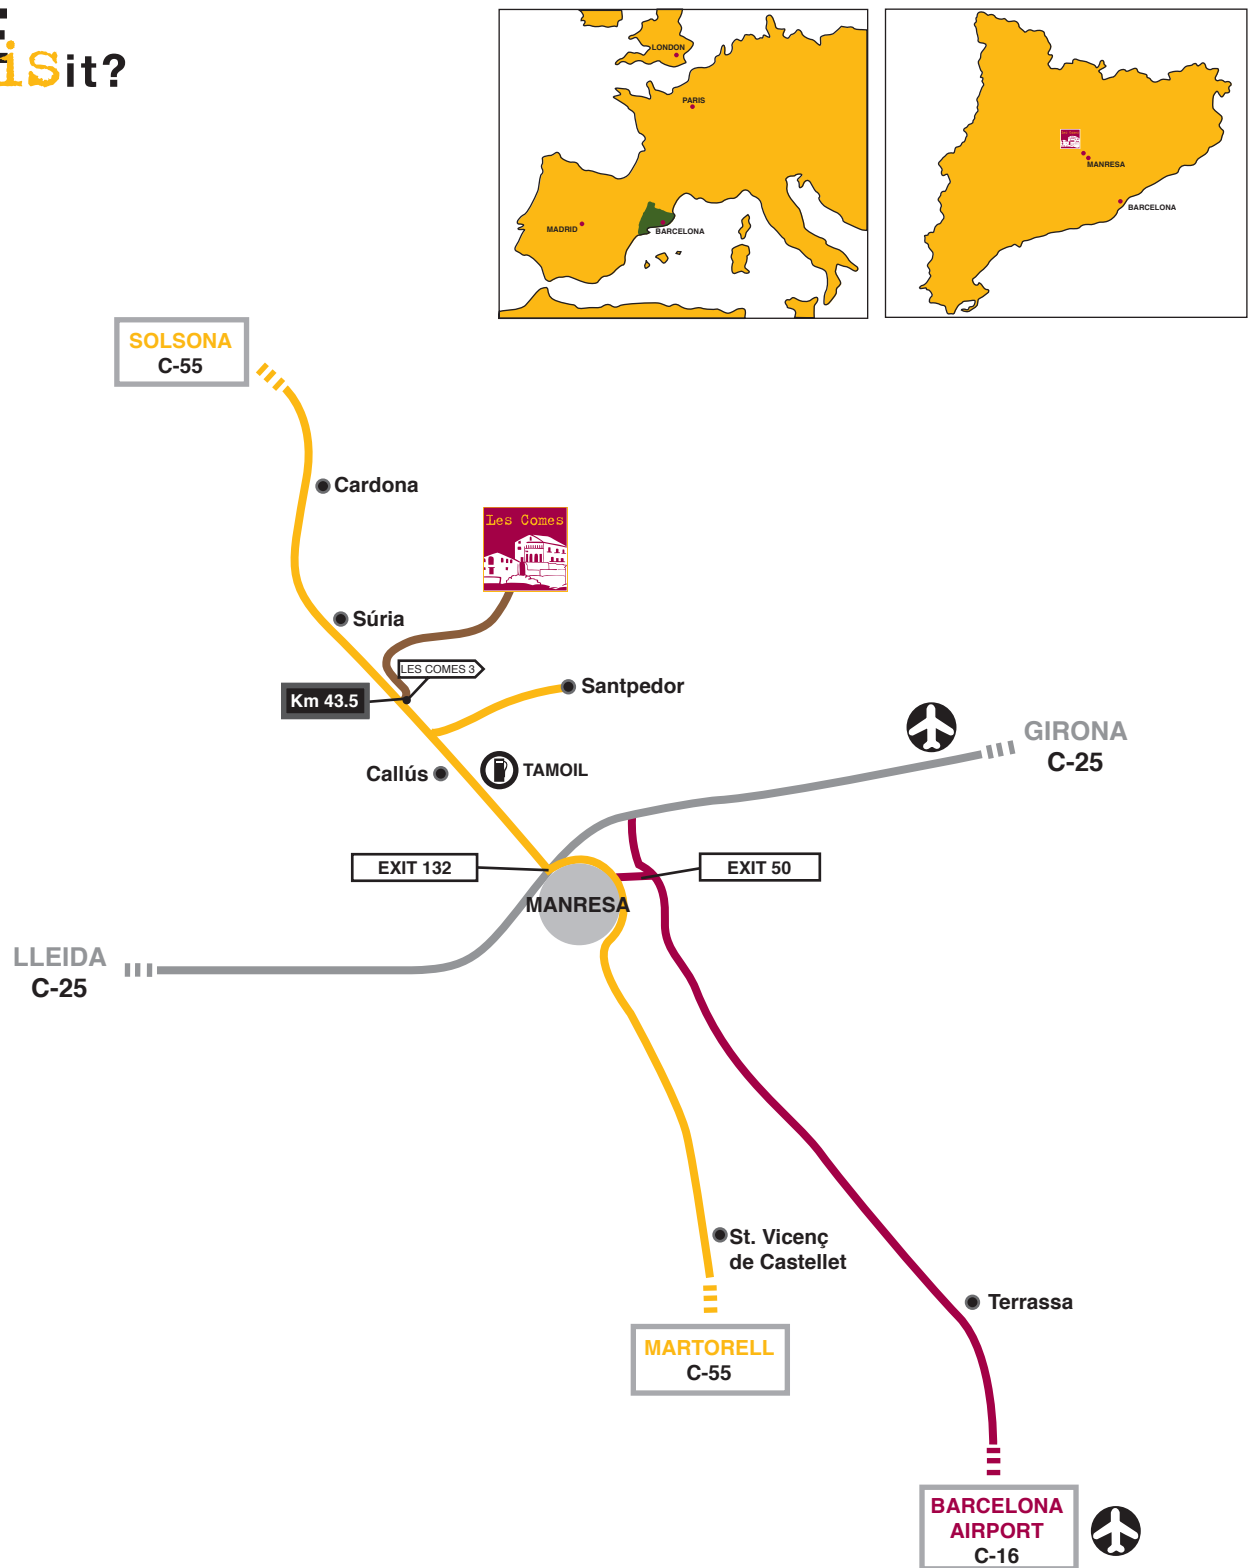

LOCATION

WHERE is it?

Les Comes

GPS Coordinates:

41° 48,0618 N

1° 46,0722 E

t. 93 877 07 58

f. 93 836 28 13

info@lescomes.com

www.lescomes.com

BCN AIRPORT - MANRESA: Exit direction Lleida - Tarragona – Girona ▶ Ronda de Dalt ▶ Exit 9 ▶ E-9 ▶ C-16 ▶ Exit 50 Manresa ▶ Follow C-25 ▶ Direction Lleida, take exit 132 direction Solsona (C-55) ▶ At kilometer marker 43.5 turn right and follow the road 3 Km to Les Comes.

GIRONA AIRPORT - MANRESA: Exit direction Lleida C-25 ▶ Exit 132 direction Solsona (C-55) ▶ At kilometer marker 43.5 turn right and follow the road 3 Km to Les Comes.